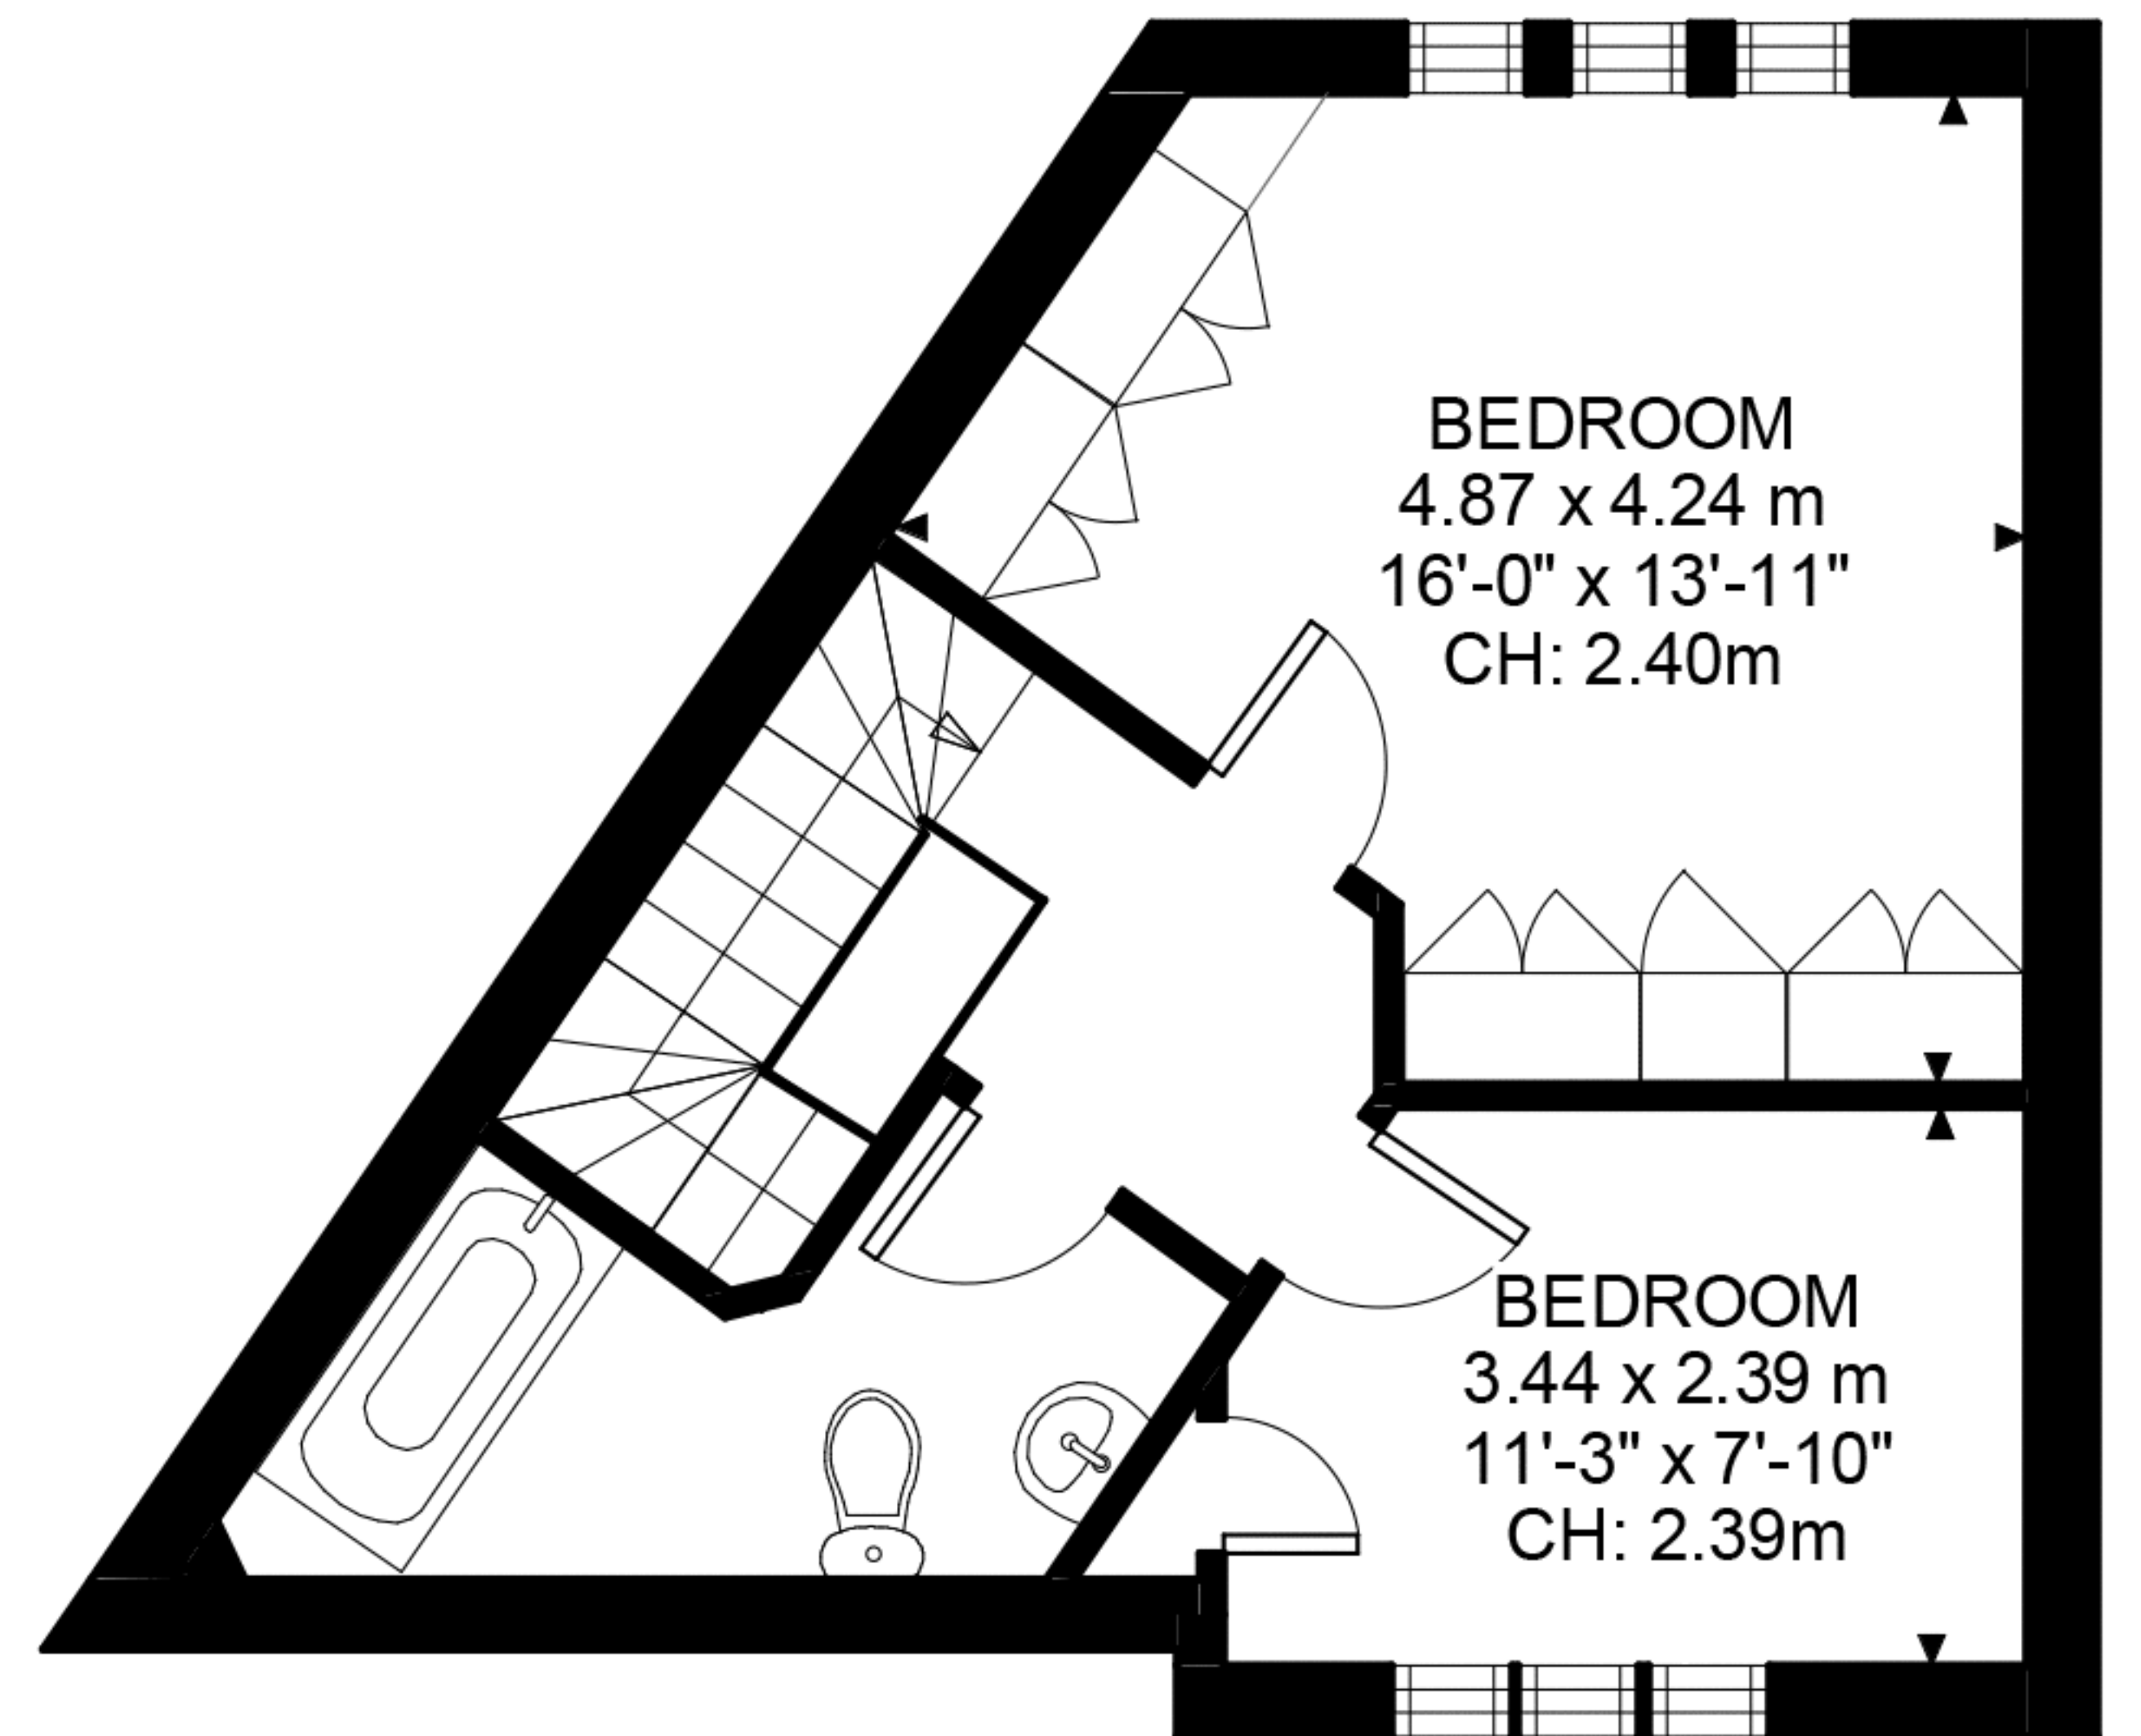

Ground Floor
503 ft²

First Floor
412 ft²

Townsend Mews, SW18

Approximate Gross Internal Area

85.05 SQ.M / 915 SQ.FT

KEY: CH = Ceiling Height
Restricted Head Height